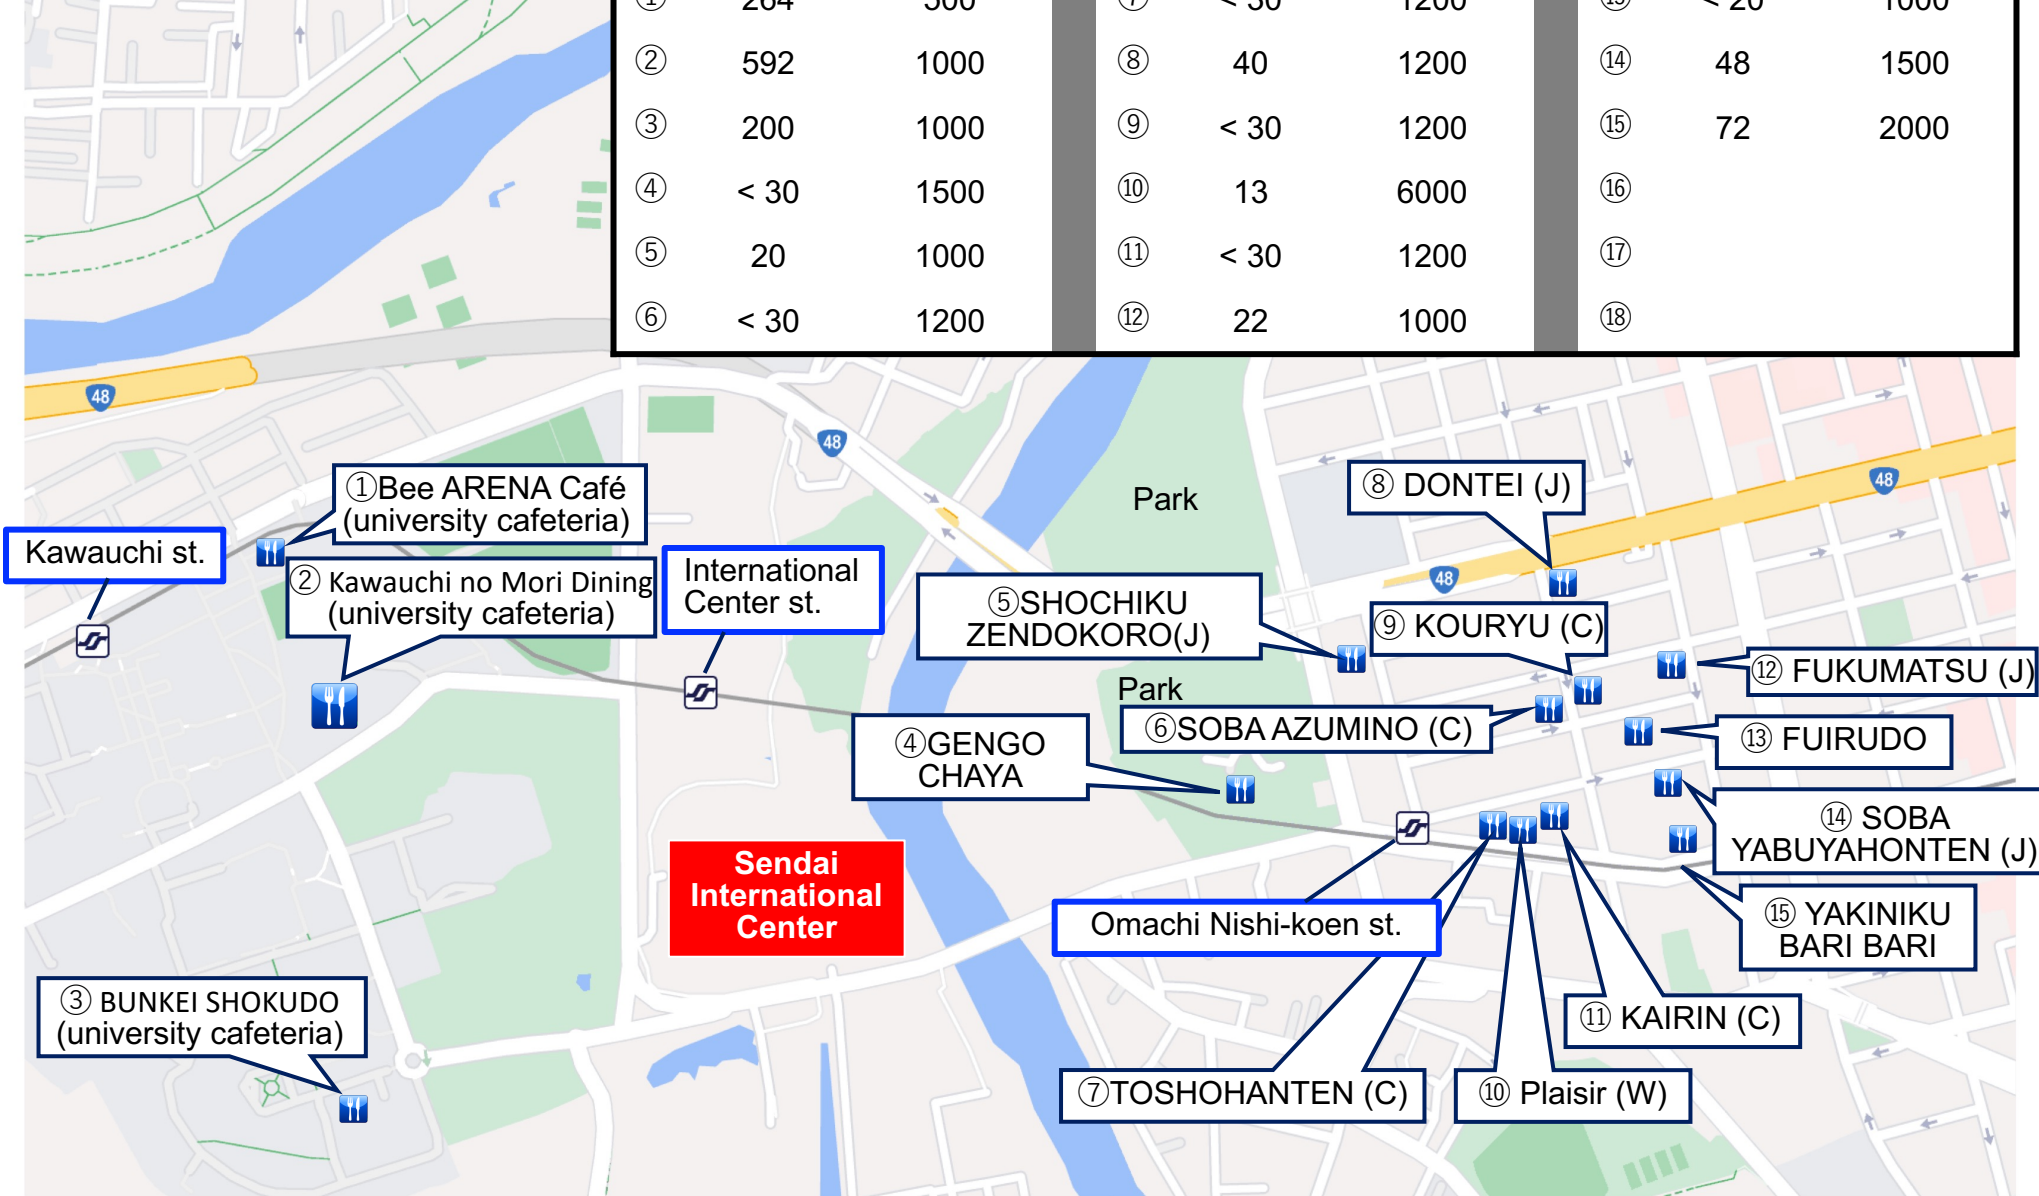

LUNCH MAP

#	Seating Cap.	Average Price (yen)	#	Seating Cap.	Average Price (yen)	#	Seating Cap.	Average Price (yen)
①	264	500	⑦	< 30	1200	⑬	< 20	1000
②	592	1000	⑧	40	1200	⑭	48	1500
③	200	1000	⑨	< 30	1200	⑮	72	2000
④	< 30	1500	⑩	13	6000	⑯		
⑤	20	1000	⑪	< 30	1200	⑰		
⑥	< 30	1200	⑫	22	1000	⑱		

J: Japanese, C: Chinese, W: Western

200 m